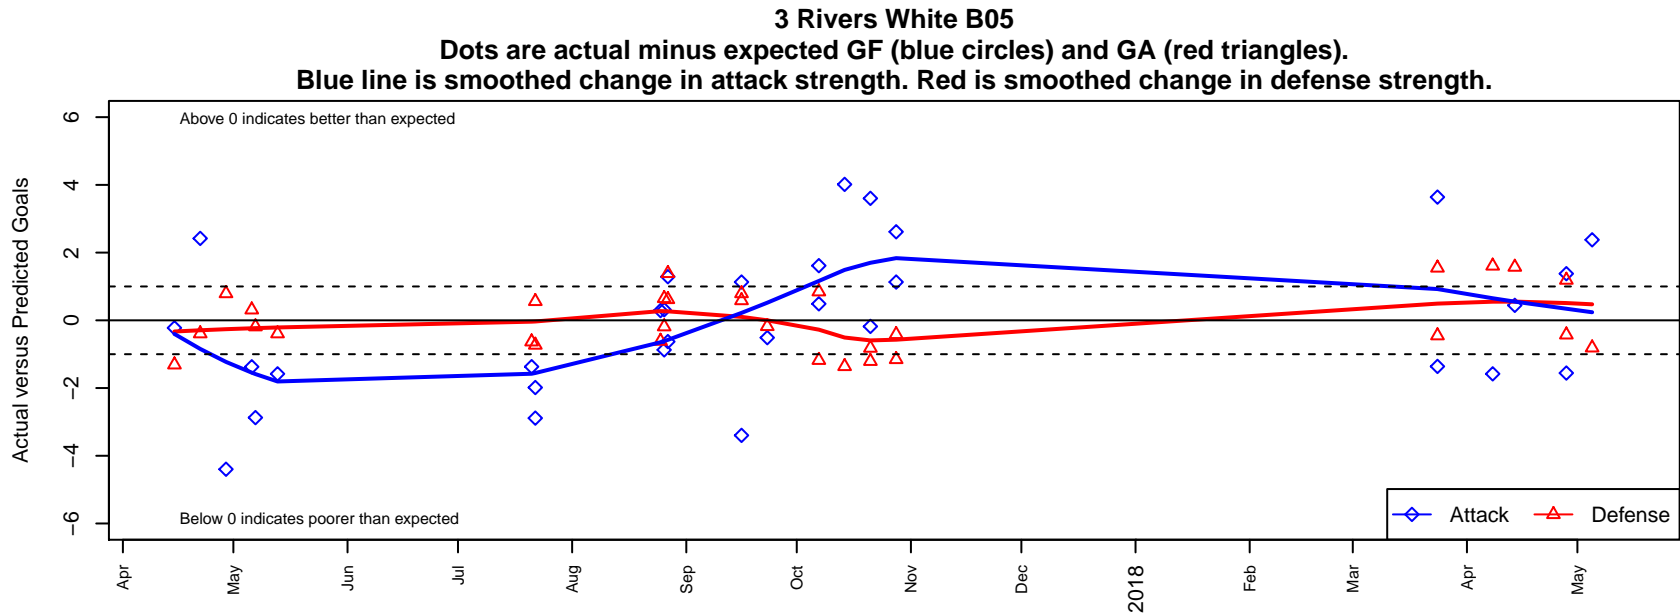

**attack and defense variance (black dot)
relative to other teams
and top 10 in region**

**attack and defense rating
relative to others at age
and all opponents in last 13 months**

3 Rivers White B05

3 Rivers SC

Pasco, WA

B05 total strength=993

attack=2.43 defense=1.57

fall league = PSPL Copa 1 – East Red U13

spr league = Spr PSPL EWA – '05 Classic 1 – I

alt names used:

Three Rivers 05

THREE RIVERS 3RSC B05 WHITE (WA)

Three Rivers Soccer Club 3rsc B05 pspl White

Three Rivers Soccer Club 3rsc B05 pspl White

Venues played:

2016 Spr PSPL–Inland Copa Classic U12

2017 Sounders FC Cup BU13 Silver

2017 River City Challenge U13 Gold (2005) U1

2017 PSPL Copa 1 – East Red U13

2017 Spr PSPL EWA – '05 Classic 1 – East U1