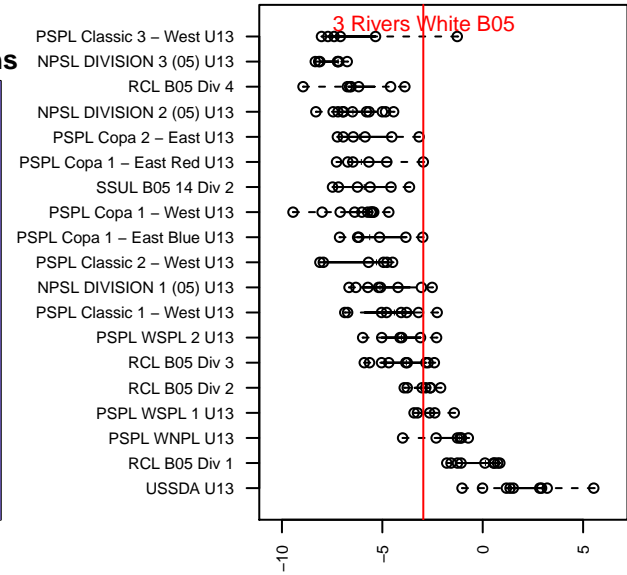

**attack and defense rating
relative to others at age
and all opponents in last 13 months**