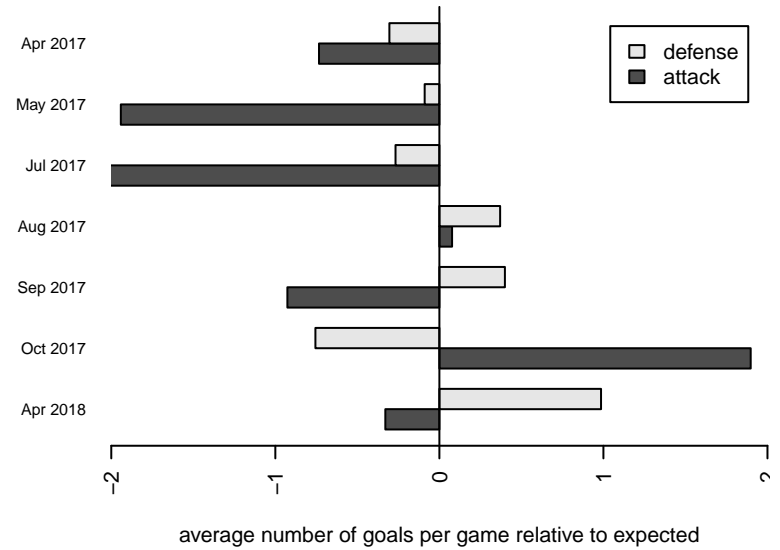

Performance relative to 13 month average